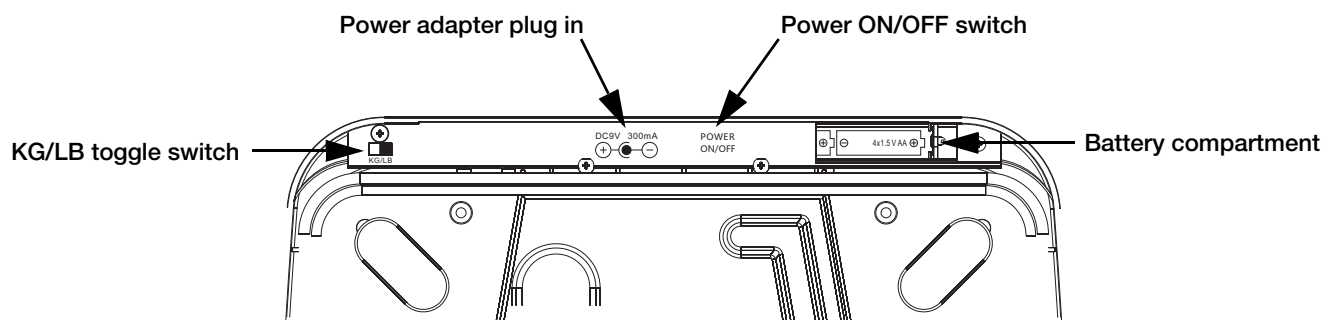

# Model D400 Calibration Instructions

The Rice Lake Adult and Child Scale takes the traditional home health scale to a new level, by accurately weighing a child while the child is being held. The scale is powered by battery or AC adapter. The scale should always be placed on a hard flat surface, avoiding carpeted areas.

This manual can be viewed and downloaded from the Rice Lake Weighing Systems web site at [www.ricelake.com](http://www.ricelake.com)

Use the following steps to calibrate the scale.

1. Place the power switch under scale in the **OFF** position.
2. Toggle the KG/LB switch to put the scale into kilograms.

Figure 1. Bottom of the Scale

3. Press and hold the On/Off button on the top of the scale, while moving the power switch to the ON position. The top button must be held until power is turned on.
4. Press and release the On/Off button on the top of the scale four times continuously.
5. Immediately press the button again and hold it for 3-4 seconds. The raw count of the scale displays. (Example 301000)
6. Press the On/Off button on the top of the scale. **50 kg** displays.
7. Place 50 kg on the center of the scale. Within a few seconds **100 kg** displays.
8. Place 100 kg on the center of the scale. Within a few seconds **150 kg** displays.
9. Place 150 kg on the center of the scale. **PASS** displays indicating the calibration was accepted.
10. Power the scale off and then back on.