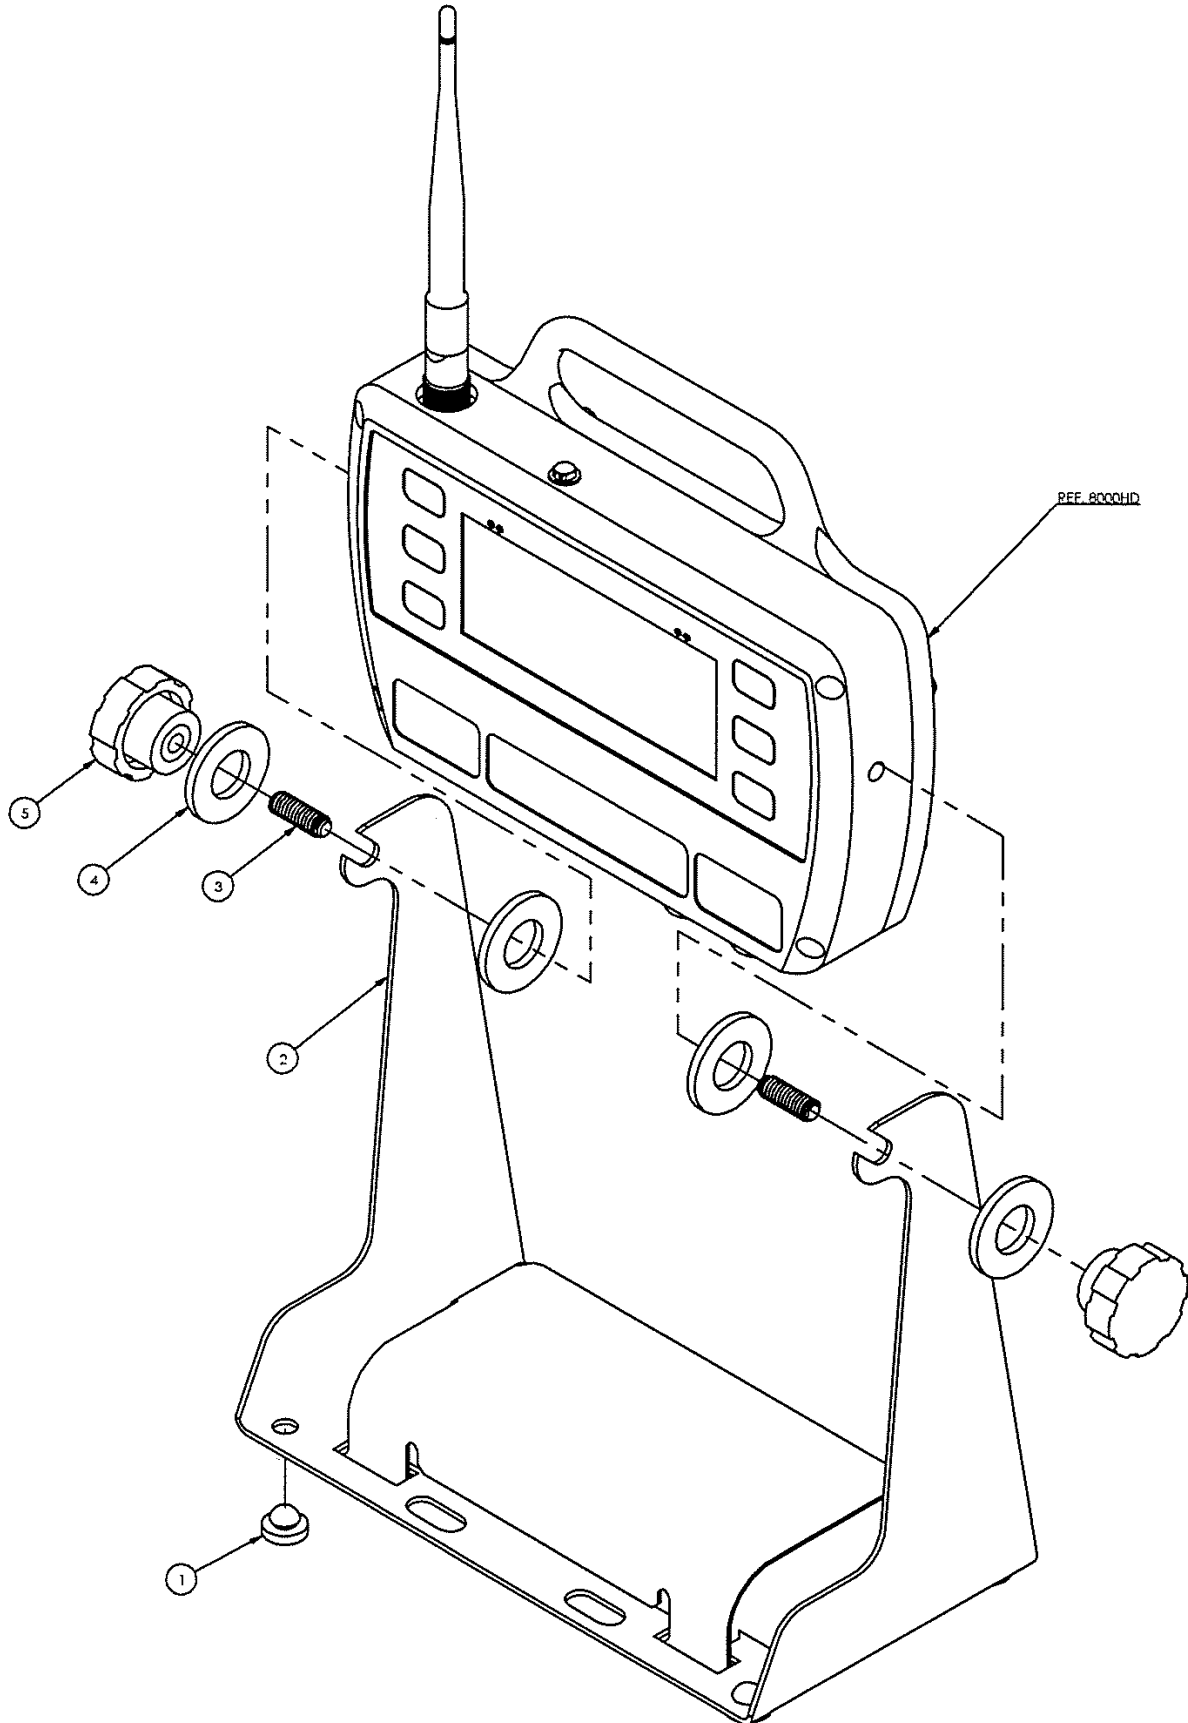

REPLACEMENT PARTS