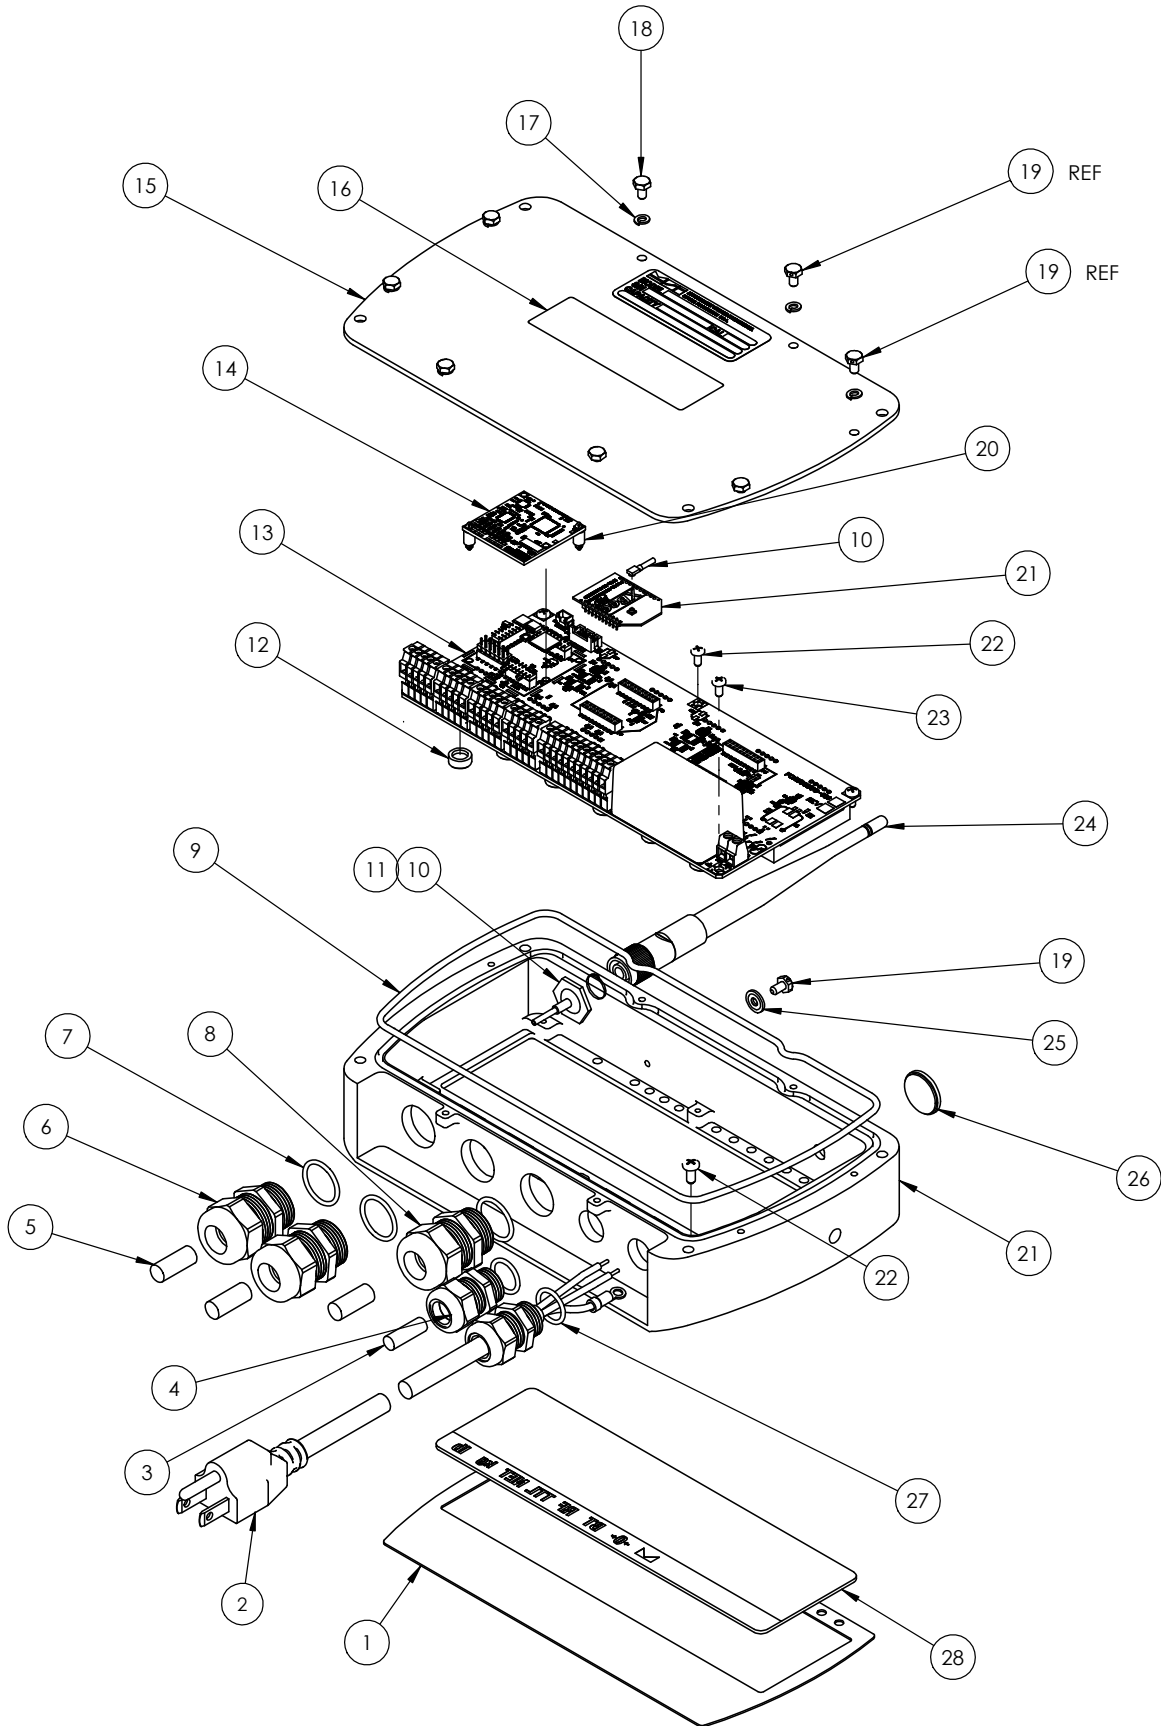

REPLACEMENT PARTS