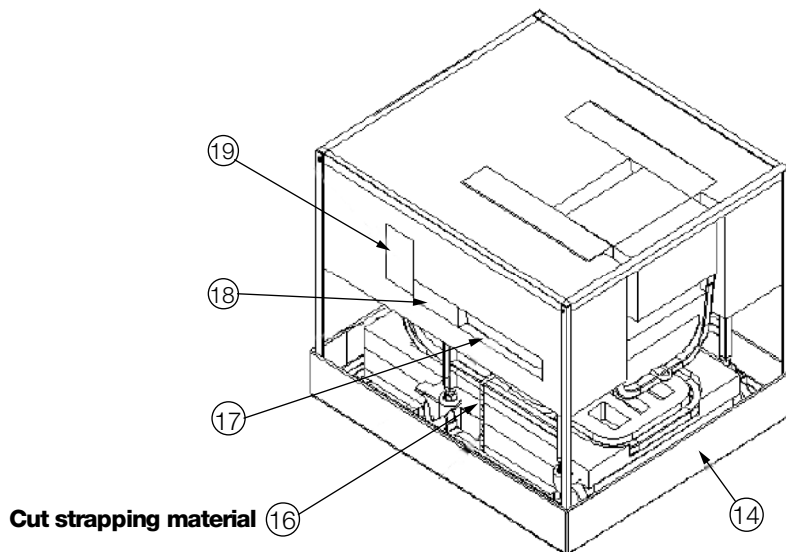

# Unpacking Instructions

PN 172098, 172099

---

Please use the following instructions to unpack the Rice Lake Mechanical Chair Scale.

Equipment needed to unpack the scale includes:

- Wire or box cutter to cut the strapping material
- Phillips head screw driver

There are various steps involved with removing the packaging material.

1. Visually inspect the packaging for any damage. If the packaging has been damaged in shipment, notify Rice Lake Weighing Systems and the shipper immediately.
2. Once the cardboard cover has been removed, take out the cardboard inserts (#18 and #19 - shown below), located at the two sides of the top cover.
3. Remove the arm rests (#17 - second armrest is located on opposite side of carton).
4. Cut the strapping material which holds the chair in place (#16).
5. Remove the bottom base cardboard packaging (#14).