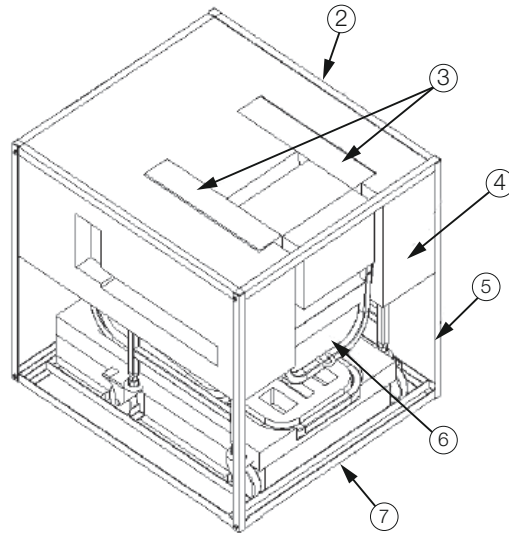

6. Remove screws holding the four supporting upright iron frames (#5) and the connecting bottom metal frame (#7).
7. Unscrew and remove the upper iron support frame (#2) and lift off the four connecting iron supports (#5) that hold it together.
8. Remove the upper cover strip (#3).

9. Remove the footrest (#6).
10. Remove the upper cover packaging (#4).
11. All together, tilt the inside cardboard (#13), transport handle (#12) and molded chair (#8) upward. Then, remove from the assembly.