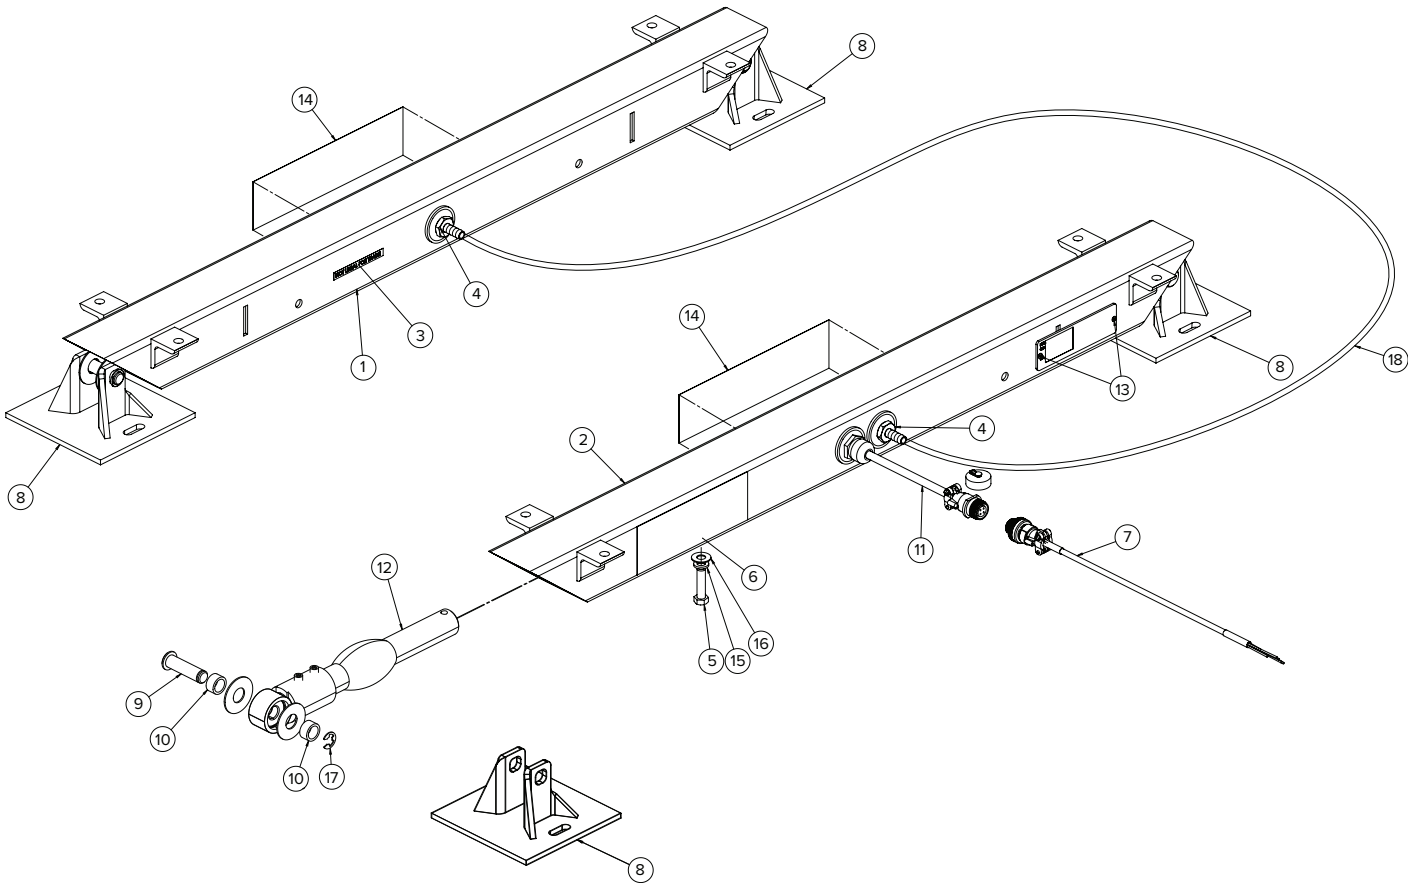

Farm Bars

LIVESTOCK
REPLACEMENT PARTS

Part Number/Price

Item #	Part #	Description
1	Consult	Farm Bar tube, one hole
2	Consult	Farm Bar tube, two holes
3	126864	Label, not Legal for Trade 3.125 x 0.375 blue on white reflective background slitback square corners loadbars
4	126893	Conn, hose barb for 3/8 ID hose x 1/2 male pipe
5	126979	3/8-16 in x 1-1/2 HCS GS 8 zinc (5,000U and 10,000U only. For 2,500U consult factory)
6	127103	Label, warranty for 5,000U scale black text on white vinyl adhesive backed
7	127556	Cable assy, 4 pin male conn 144 in for animal scale indicator
8	127770	Pad, 2,500U/5,000U/10,000U 1KLU/2KLU/4KLU painted
9	127774	Load pin, 2,500U/5,000U/10,000U/0.1 -> 4KLU zinc plated
10	127775	Spacer, load pin 2,500U 5,000U 0.1KLU -> 2KLU zinc plated
	127796	Spacer, load pin 10,000U, Zinc plated
11	127777	Connector assy, inline w/3ft SST flex conduit
12	127764	Load cell assembly, 2,500U
	127782	Load cell assembly, 5,000U
	127792	Load cell assembly, 10,000U
13	128136	Rivet, blind pop 1/8 dia 0.313 to 0.375 grip range AB46 aluminum steel mandrel
14	131509	Decal, load bar 2.5 x 9.5 black vinyl for livestock scale
15	15160	Washer, lock 3/8 (5,000U and 10,000U only. For 2,500U consult factory)
16	15161	Washer, flat 3/8 SST (5,000U and 10,000U only. For 2,500U consult factory)
17	126806	Snap Ring
18	127776	Cable, 8 ft long