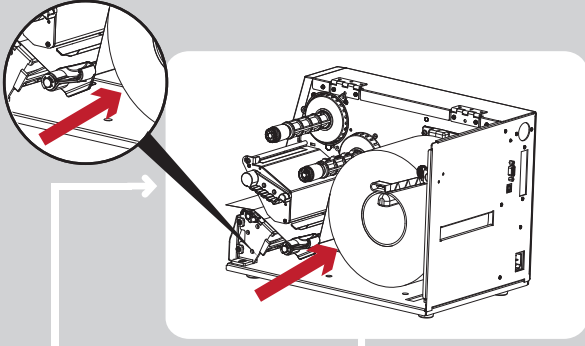

# 4

Please scan the QR Code to get the latest manual and software, or visit GoDEX website to download.

請掃描QR Code 或造訪科誠官方網站，取得最新的手冊、軟體及相關資訊。

[https://www.godexintl.com/product/ZX420i+\\_ZX430i+?locale=en](https://www.godexintl.com/product/ZX420i+_ZX430i+?locale=en)