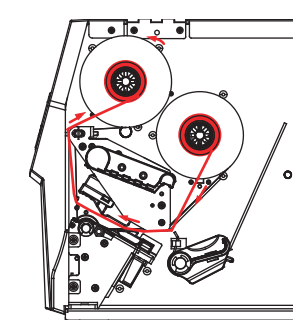

# 4

Please scan the QR Code to get the latest manual and software, or visit GoDEX website to download.

請掃描QR Code 或造訪科誠官方網站，取得最新的手冊、軟體及相關資訊。

[https://www.godexintl.com/product/ZX420i+\\_ZX430i+?locale=en](https://www.godexintl.com/product/ZX420i+_ZX430i+?locale=en)