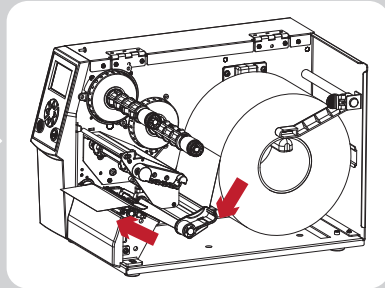

# 4

Please scan the QR Code to get the latest manual and software, or visit GoDEX website to download.

請掃描QR Code 或造訪科誠官方網站，取得最新的手冊、軟體及相關資訊。

[https://www.godexintl.com/product/ZX420i+\\_ZX430i+?locale=en](https://www.godexintl.com/product/ZX420i+_ZX430i+?locale=en)