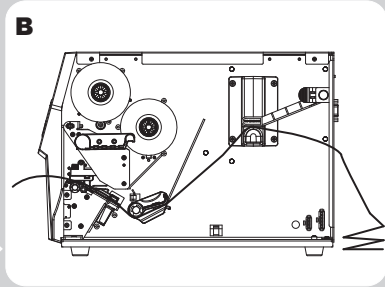

# 4

Please scan the QR Code to get the latest manual and software, or visit GoDEX website to download.

請掃描QR Code 或造訪科誠官方網站，取得最新的手冊、軟體及相關資訊。

[https://www.godexintl.com/product/ZX420i+\\_ZX430i+?locale=en](https://www.godexintl.com/product/ZX420i+_ZX430i+?locale=en)