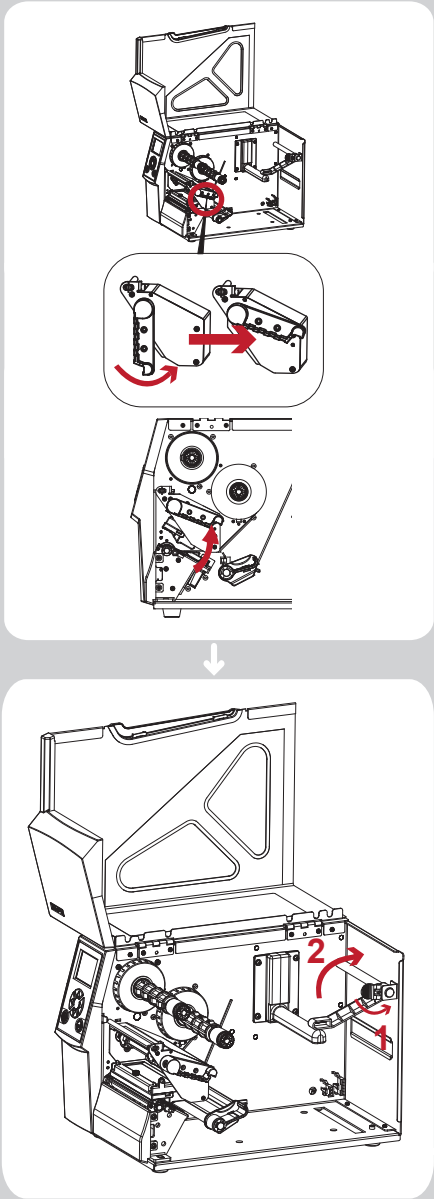

# 4

Please scan the QR Code to get the latest manual and software, or visit GoDEX website to download.

請掃描QR Code 或造訪科誠官方網站，取得最新的手冊、軟體及相關資訊。

[https://www.godexintl.com/product/ZX420i+\\_ZX430i+?locale=en](https://www.godexintl.com/product/ZX420i+_ZX430i+?locale=en)