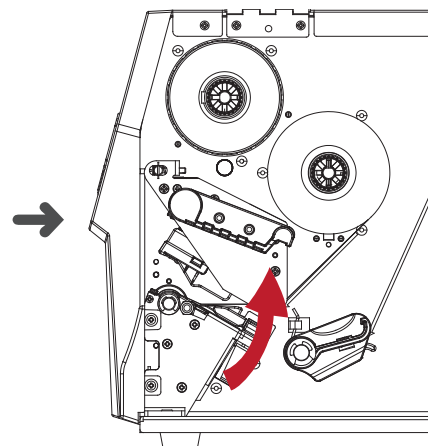

# 4

Please scan the QR Code to get the latest manual and software, or visit GoDEX website to download.

請掃描QR Code 或造訪科誠官方網站，取得最新的手冊、軟體及相關資訊。

[https://www.godexintl.com/product/ZX420i+\\_ZX430i+?locale=en](https://www.godexintl.com/product/ZX420i+_ZX430i+?locale=en)