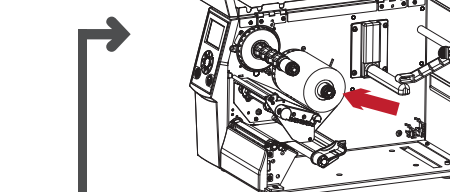

# 4

Please scan the QR Code to get the latest manual and software, or visit GoDEX website to download.

請掃描QR Code 或造訪科誠官方網站，取得最新的手冊、軟體及相關資訊。

[https://www.godexintl.com/product/ZX420i+\\_ZX430i+?locale=en](https://www.godexintl.com/product/ZX420i+_ZX430i+?locale=en)