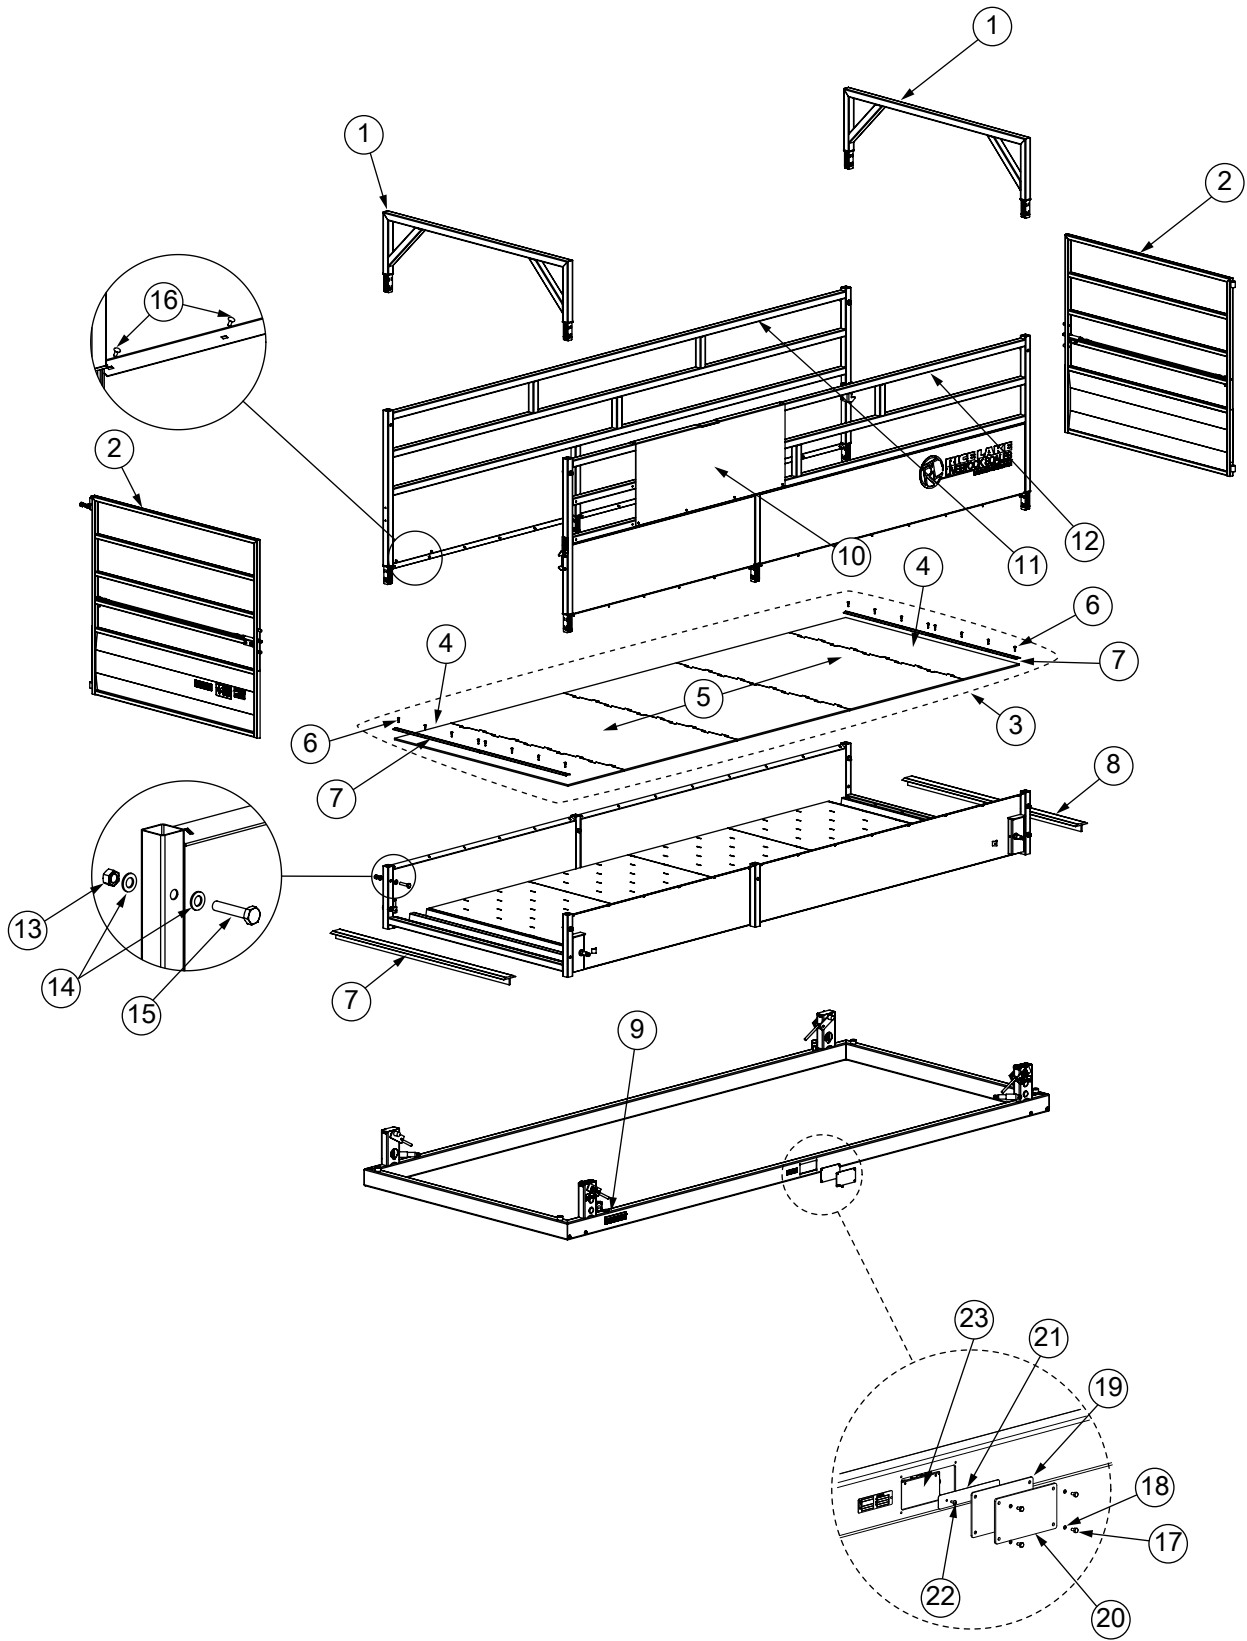

MAS-P

Portable Animal Scale

LIVESTOCK
REPLACEMENT PARTS

Part Number/Price

Item #	Part #	Description
1	130931	Cage crossmember
2	131782	Gate, MAS — see gate component details
3	127753	Mat installation kit - 13 ft (includes items 4-7)
	127752	Mat installation kit - 18 ft (includes items 4-7)
	128280	Adhesive, Insta-Cure + (13 ft qty 1 / 18 ft qty 2)
	126775	Sealant, Silicone II Black (13 ft qty 2 / 18 ft qty 3)
4	127234	Matting, MAS end section - 13 ft (qty 2)
	127236	Matting, MAS end section - 18 ft (qty 2)
5	127235	Matting, MAS center - 13 ft (qty 1)
	127235	Matting, MAS center - 18 ft (qty 3)
6	127053	Bolt, carriage 5/16-18
	21939	Washer, plain 5/16 Type A
	35170	Nut, lock 5/16-18 NC hex
7	131855	Mounting strip
8	126787	Belting, scale T profile (83 in width)
	127271	Hold down loops
9	127081	Bubble level
10	130022	Operator shield
	128169	Screw, self drilling 12-24 x 7/8
11	131708	Cage wall 13 ft
	131946	Cage wall 18 ft, right
12	131708	Cage wall 13 ft
	131947	Cage wall 18 ft, left
13	14697	Nut, lock 3/4-10 hex, nylon insert zinc
14	15179	Washer, plain 3/4 Type A
15	15097	Cap screw, 3/4-10 NC x 3-1/2 (18 ft center only)
	15099	Cap screw, 3/4-10 NC x 3-3/4 hex head grade 5 steel
16	72083	Bolt carriage 5/16 x 1/2 round head grade A zinc
	14646	Nut 5/16 flanged serrated
	21939	Washer, plain 5/16 Type A
17	127007	Screw, cap 1/4-20 x 1/2
18	15147	Washer, lock 1/4 regular
19	126819	Foam gasket J-box
20	127740	Cover plate scale frame/J-box
21	131885	Mount plate for J-box
22	121129	Screw 10-32 x 0.5
	14633	Nut, 10-32
23	88956	Junction box
—	127561	Scale cable female MS connector 132 in
—	131374	Paint, touchup
—	88563	Primer

LIVESTOCK
REPLACEMENT PARTS