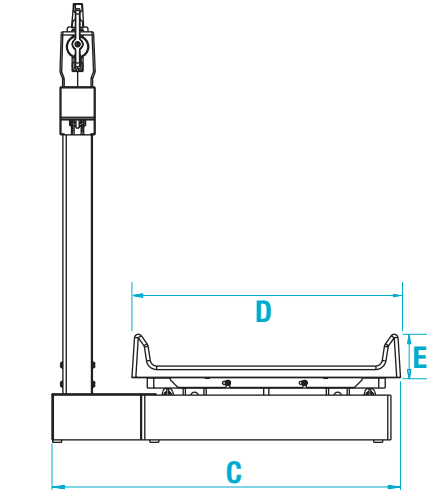

## RL-MIS MECHANICAL BABY SCALE

The RL-MIS mechanical baby scale provides safe, reliable measurement for infants of all sizes. An easy-to-clean tray also features a built-in measurement tape for simple length reference. The sturdy, painted beam offers dual-read capacity up to 135 pounds or 62 kilograms.

### FEATURES

---

- Painted beam
- Sturdy, enameled steel body
- Easy-to-clean ABS plastic tray
- Dual-read capacity; lb and kg
- Built-in measuring tape

### SPECIFICATIONS

---

**Capacity:**  
135 lb × 1 oz (62 kg × 20 g)

**Measuring Tape:**  
Measures 0 to 23 in  
(0 to 58 cm)

**Warranty:**  
Two-year limited

MECHANICAL BABY SCALE - LB AND KG BEAM

MODEL	CAPACITY	PART #
RL-MIS	135lb x 1 oz (62kg x 20g)	131470

SHIPPING WEIGHT

MODEL #	PART #	L (IN)	W (IN)	H (IN)	PACKAGE WGT. (LB)	DIM WGT. (LB)	SHIPPING WGT. (LB)
RL-MIS	131470	28	20	14	30	57	57

DIMENSIONS

	INCHES	CENTIMETERS		INCHES	CENTIMETERS
<b>A</b>	24.0	61.0	<b>D</b>	16.5	42
<b>B</b>	27.0	68.6	<b>E</b>	2.7	6.8
<b>C</b>	21.5	54.5			