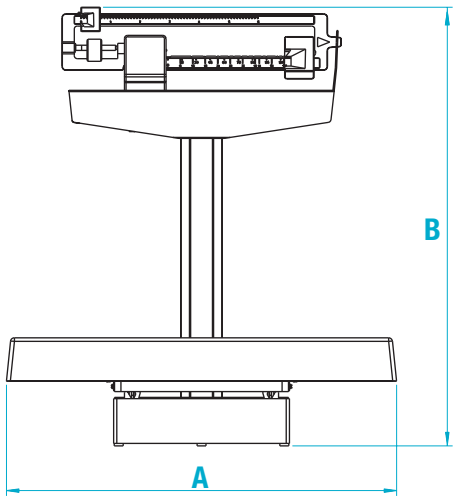

## RL-MIS MECHANICAL BABY SCALE

The RL-MIS mechanical baby scale provides safe, reliable measurement for infants of all sizes. An easy-to-clean tray also features a built-in measurement tape for simple length reference. The sturdy, painted beam offers dual-read capacity up to 135 pounds or 62 kilograms.

### FEATURES

---

- Painted beam
- Sturdy, enameled steel body
- Easy-to-clean ABS plastic tray
- Dual-read capacity; lb and kg
- Built-in measuring tape

### SPECIFICATIONS

---

**Capacity:**  
135 lb × 1 oz (62 kg × 20 g)

**Measuring Tape:**  
Measures 0 to 23 in  
(0 to 58 cm)

**Warranty:**  
Two-year limited

MECHANICAL BABY SCALE - LB AND KG BEAM

MODEL	CAPACITY	PART #
RL-MIS	135lb x 1 oz (62kg x 20g)	131470

SHIPPING WEIGHT

MODEL #	PART #	L (IN)	W (IN)	H (IN)	PACKAGE WGT. (LB)	DIM WGT. (LB)	SHIPPING WGT. (LB)
RL-MIS	131470	28	20	14	30	57	57

DIMENSIONS

	INCHES	CENTIMETERS		INCHES	CENTIMETERS
<b>A</b>	24.0	61.0	<b>D</b>	16.5	42
<b>B</b>	27.0	68.6	<b>E</b>	2.7	6.8
<b>C</b>	21.5	54.5			