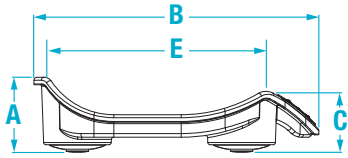

OPTIONS

DESCRIPTION	PART #
Carrying case	112570

SHIPPING WEIGHT

MODEL #	PART #	L (IN)	W (IN)	H (IN)	PACKAGE WGT. (LB)	DIM WGT. (LB)	SHIPPING WGT. (LB)
RL-DBS-2 120 V	155922	27	18	7	10	21	21
RL-DBS-2 230 V	155923	27	18	7	10	21	21

DIMENSIONS

	INCHES	CENTIMETERS		INCHES	CENTIMETERS
A	3.9	10.0	D	23.6	60.0
B	15.0	38.0	E	11.0	27.9
C	3.1	7.9			

PG 71