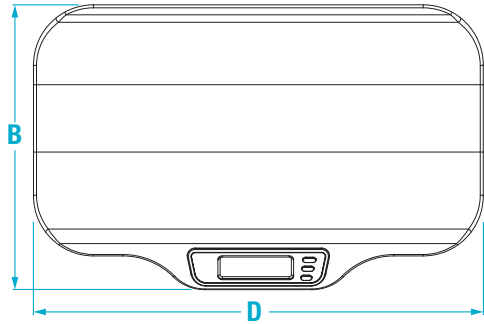

DIGITAL BABY SCALE DUAL RANGE

MODEL	CAPACITY		PART #
RL-DBS-2	0 to 22lb x 0.2oz, 22 to 44lb x 0.5oz (0 to 10kg x 5g, 10 to 20kg x 10g)	120V AC adapter	155922
RL-DBS-2	0 to 22lb x 0.2oz, 22 to 44lb x 0.5oz (0 to 10kg x 5g, 10 to 20kg x 10g)	230V AC adapter	155923

OPTIONS

DESCRIPTION	PART #
Carrying case	112570

SHIPPING WEIGHT

MODEL #	PART #	L (IN)	W (IN)	H (IN)	PACKAGE WGT. (LB)	DIM WGT. (LB)	SHIPPING WGT. (LB)
RL-DBS-2 120 V	155922	27	18	7	10	21	21
RL-DBS-2 230 V	155923	27	18	7	10	21	21

DIMENSIONS

	INCHES	CENTIMETERS		INCHES	CENTIMETERS
A	3.9	10.0	D	23.6	60.0
B	15.0	38.0	E	11.0	27.9
C	3.1	7.9			

PG 71