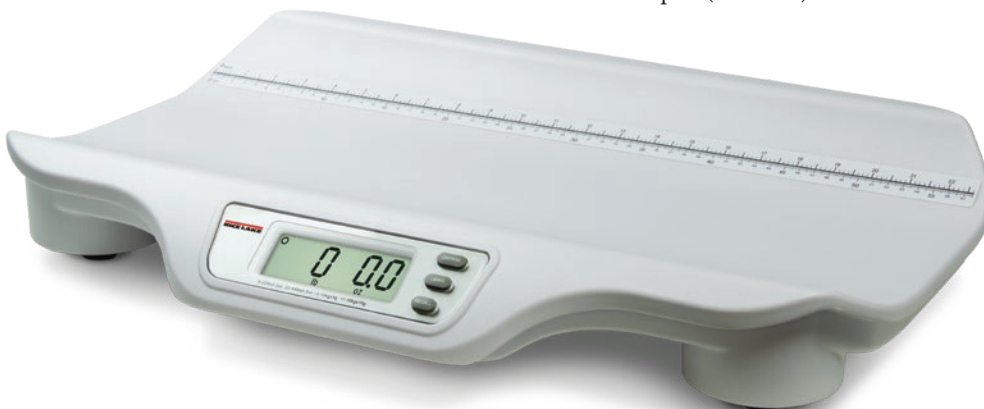

DUAL RANGE

RL-DBS-2

DIGITAL BABY SCALE

The RL-DBS-2 digital baby scale accurately weighs and measures even the most active babies, up to 44 pounds. Dual-range functionality provides enhanced precision for weighments from zero to 22 pounds with accuracy within 0.2 ounces. Simply place the baby on the scale, remove the baby and recall its weight by pressing the Recall key. The RL-DBS-2 is portable, extremely durable, and easy to clean and maintain.

FEATURES

- Large 1-inch LCD display
- Dual-range capacity for increased precision
- Accuracy within 5 g
- Unit of measure locking
- Recall function to view last weight
- Automatic shut-off for long battery life
- Built-in measuring tape
- Optional carrying case

SPECIFICATIONS

Capacity:

Range 1: 0 to 22 lb × 0.2 oz
(0 to 10 kg × 5 g)

Range 2: 22 to 44 lb × 0.5 oz
(10 to 20 kg × 10 g)

Power:

Four AA alkaline batteries (included) or
AC adapter (included)

Battery Type:

Four AA alkaline (included)

Measuring Tape:

0 to 22.5 in (0 to 57 cm)

Approvals:

AC adapter: cULus

Warranty:

Two-year limited

Optional carrying case