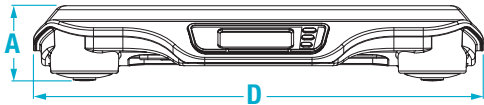

DIGITAL BABY SCALE DUAL RANGE

MODEL	CAPACITY		PART #
RL-DBS-2	0 to 22lb x 0.2oz, 22 to 44lb x 0.5oz (0 to 10kg x 5g, 10 to 20kg x 10g)	120V AC adapter	155922
RL-DBS-2	0 to 22lb x 0.2oz, 22 to 44lb x 0.5oz (0 to 10kg x 5g, 10 to 20kg x 10g)	230V AC adapter	155923

OPTIONS

DESCRIPTION	PART #
Carrying case	112570

SHIPPING WEIGHT

MODEL #	PART #	L (IN)	W (IN)	H (IN)	PACKAGE WGT. (LB)	DIM WGT. (LB)	SHIPPING WGT. (LB)
RL-DBS-2 120 V	155922	27	18	7	10	21	21
RL-DBS-2 230 V	155923	27	18	7	10	21	21

DIMENSIONS

	INCHES	CENTIMETERS		INCHES	CENTIMETERS
A	3.9	10.0	D	23.6	60.0
B	15.0	38.0	E	11.0	27.9
C	3.1	7.9			

PG 71