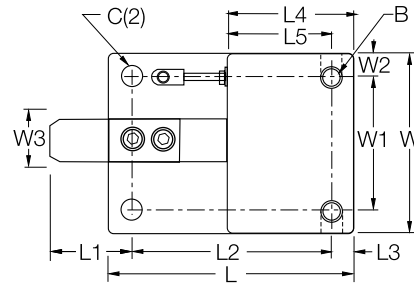

# 1700HE Specifications

**Complete Kit!  
Compare  
& Save!**

**SURVIVOR Weigh Modules**

5 kg- 50 kg capacities

500 kg-5000 kg capacities

RATED CAPACITY	DIMENSIONS													
	C	B	*H1	**H2	L	L1	L2	L3	L4	L5	W	W1	W2	W3
<b>kg/mm</b>														
5-250	10.3	1/2-20NF	80.0	86.1	132.1	64.0	76.0	42.0	56.0	14.0	96.0	70.0	13.0	25.0
500-2000	20.0	3/4-10NC	99.8	108.0	165.0	70.0	130.0	15.0	80.0	64.5	110.0	70.0	20.0	30.0
5000	20.0	3/4-10NC	135.0	143.0	215.0	81.0	161.0	20.0	90.0	70.5	150.0	90.0	30.0	40.0
<b>lb/inches</b>														
11-550	.40	1/2-20NF	3.15	3.39	5.20	2.52	2.99	1.65	2.20	.55	3.78	2.76	.51	.98
1100-4400	.78	3/4-10NC	3.93	4.25	6.50	2.76	5.12	.59	3.15	2.54	4.33	2.76	.79	1.18
11,000	.78	3/4-10NC	5.31	5.63	8.46	3.19	6.34	.79	3.56	2.78	5.91	3.54	1.18	1.57