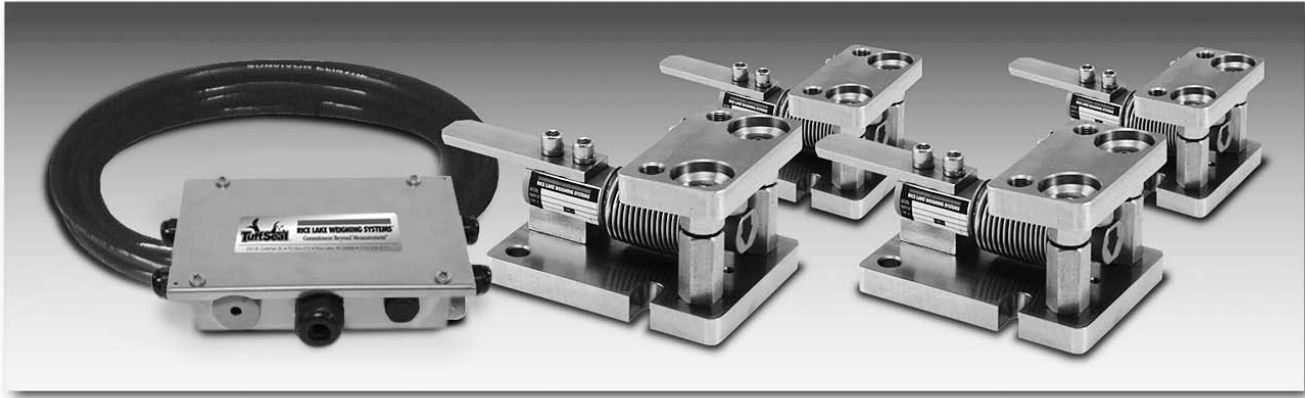

## 1700HE Light- to Medium-Capacity Weigh Modules

Picture is a representation of actual product

The 1700HE offers precision-machined, weldless construction to maximize pressure washdown cleaning effectiveness. This design, coupled with integral jacking/shipping bolts, eases installation and minimizes maintenance costs. OIML C3-certified load cells in capacities from 5 kg to 5,000 kg provide accurate, consistent weighments. Ideal for multi-ingredient micro-batching applications, the 1700HE provides exceptional performance in hostile environments.

The unique design of the 1700HE isolates the load cell from side loads, overloads, minimizing load cell mechanical damage and eliminating the need for extraneous hardware. The 1700HE offers a guaranteed waterproof rating to ensure reliable performance in moisture-laden environments.

### Complete Kit Includes:

- 1 JB4SS NEMA 4X stainless steel signal-trim junction box
- 3 or 4 1700HE stainless steel compression mounts
- 3 or 4 RLHBB (5-250 kg) or RLHTO (500-5000 kg) stainless steel, hermetically-sealed single-ended beam load cells (see pages 130 & 122)
- 25' of our Hostile Environment EL147HE SURVIVOR® load cell cable

### STANDARD FEATURES:

- All stainless steel construction
- Hermetically-sealed, stainless steel load cells, IP66/68, guaranteed waterproof
- OIML-certified load cells from 5 kg-5,000 kg
- Bolt-in-place design; module bolts directly to tank leg without requiring additional load buttons or mounting plates
- Self-checking with lift-off/tip-over protection and jacking/shipping bolts
- Load cell is isolated from overload in all directions
- Weldless construction retains less residue and allows fast, thorough cleaning
- 2-year limited warranty