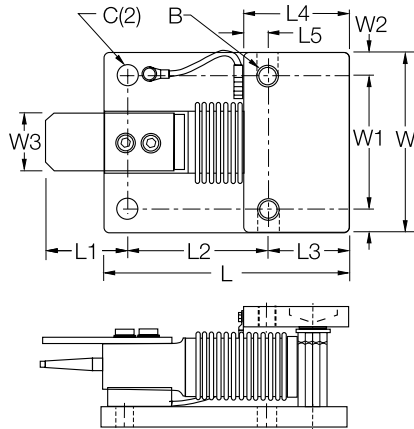

# 1700HE Specifications

**Complete Kit!  
Compare  
& Save!**

**SURVIVOR Weigh Modules**

5 kg- 50 kg capacities

500 kg-5000 kg capacities

RATED CAPACITY	DIMENSIONS													
	C	B	*H1	**H2	L	L1	L2	L3	L4	L5	W	W1	W2	W3
<b>kg/mm</b>														
5-250	10.3	1/2-20NF	80.0	86.1	132.1	64.0	76.0	42.0	56.0	14.0	96.0	70.0	13.0	25.0
500-2000	20.0	3/4-10NC	99.8	108.0	165.0	70.0	130.0	15.0	80.0	64.5	110.0	70.0	20.0	30.0
5000	20.0	3/4-10NC	135.0	143.0	215.0	81.0	161.0	20.0	90.0	70.5	150.0	90.0	30.0	40.0
<b>lb/inches</b>														
11-550	.40	1/2-20NF	3.15	3.39	5.20	2.52	2.99	1.65	2.20	.55	3.78	2.76	.51	.98
1100-4400	.78	3/4-10NC	3.93	4.25	6.50	2.76	5.12	.59	3.15	2.54	4.33	2.76	.79	1.18
11,000	.78	3/4-10NC	5.31	5.63	8.46	3.19	6.34	.79	3.56	2.78	5.91	3.54	1.18	1.57