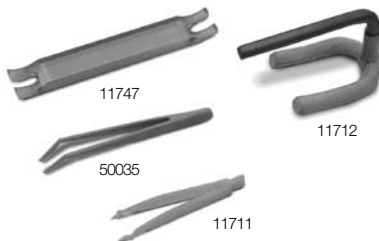

Specially developed metallic paint to keep your cast iron weights looking like new.

Weight Accessories cont. Canvas Dust Cover

DUST COVERS			
Capacity	Weight Part #	Cover Part #	List Price
200 lb	(12890)	11720	\$175.00
500 lb	(12844)	11722	\$175.00
750 lb	(12880)	11723	\$175.00
1000 lb	(12850)	11724	\$175.00
1250 lb	(12858)	11727	\$75.00
2000 lb	(12866)	11729	\$175.00
2500 lb	(12860)	11732 (slab)	\$175.00
5000 lb	(12888)	11735	\$175.00
25 kg	(12775)	11736	\$175.00
50 kg	(12803)	11737	\$175.00
100 kg	(12817)	11738	\$175.00
250 kg	(12782)	11740	\$175.00
500 kg	(12797)	11741	\$175.00
1000 kg	(12801)	11742	\$175.00
2000 kg	(12821)	11743	\$175.00

Weight and Balance Accessories Gloves

GLOVES		
Part #	Description	List Price
11714	White Cloth (pair)	\$3.00
11773	Plastic (each)	\$1.50

Weight and Balance Accessories Transfer Equipment

TRANSFER EQUIPMENT		
Part #	Description	List Price
11711	Forceps, 3 5/8" 100 g - 1 mg	\$3.00
50035	Forceps, 4 3/4"	\$25.00
11747	Plastic Bar 200 g - 4 kg	\$13.00
11712	Metal Handle 5 kg +	\$56.00
65640*	Metal Forceps	\$11.00