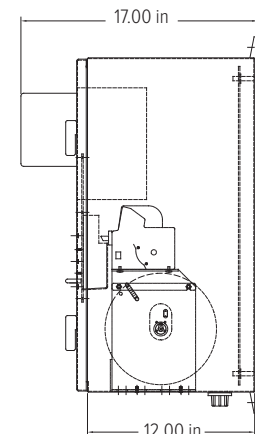

Replacement Parts

Part #	Description	Price
105445	Paper 6 in OD, one ply thermal 80 mm (3.1 in) 710 ft/roll	Consult
105446	Paper 8 in OD, one ply thermal 80 mm (3.1 in) 1268 ft/roll	Consult
54215	3.15 amp 250V Slo Blo 5 x 20 mm kiosk power input fuse	Consult
160025	Power supply, IDEC 12 V - 30 W	Consult
88792	Power supply, IDEC 12 VDC - 15 W	Consult
88793	Power supply, IDEC 24 VDC - 30 W	Consult
72682	Network protection, surge	Consult
69201	RS-232 protection, TP232	Consult
181230	Serial kiosk printer kit (includes printer, bracket assembly, power supply and cables)	Consult
191359	Ethernet kiosk printer kit (includes printer, bracket assembly, power supply and cables)	Consult
179762	Direct thermal replacement RS232 printer, kiosk 80 mm DTL	Consult
203720	Direct thermal replacement TCP/IP printer	Consult