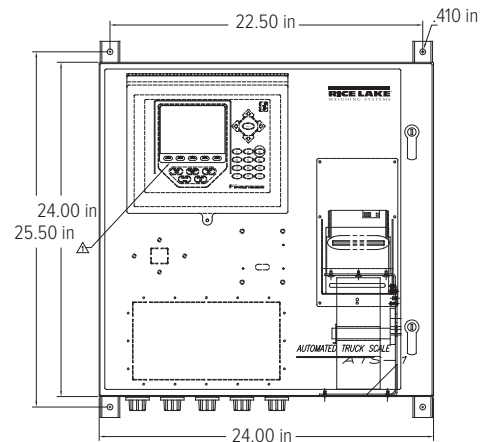

Replacement Parts

Part #	Description	Price
105445	Paper 6 in OD, one ply thermal 80 mm (3.1 in) 710 ft/roll	Consult
105446	Paper 8 in OD, one ply thermal 80 mm (3.1 in) 1268 ft/roll	Consult
54215	3.15 amp 250V Slo Blo 5 x 20 mm kiosk power input fuse	Consult
160025	Power supply, IDEC 12 V - 30 W	Consult
88792	Power supply, IDEC 12 VDC - 15 W	Consult
88793	Power supply, IDEC 24 VDC - 30 W	Consult
72682	Network protection, surge	Consult
69201	RS-232 protection, TP232	Consult
181230	Serial kiosk printer kit (includes printer, bracket assembly, power supply and cables)	Consult
191359	Ethernet kiosk printer kit (includes printer, bracket assembly, power supply and cables)	Consult
179762	Direct thermal replacement RS232 printer, kiosk 80 mm DTL	Consult
203720	Direct thermal replacement TCP/IP printer	Consult