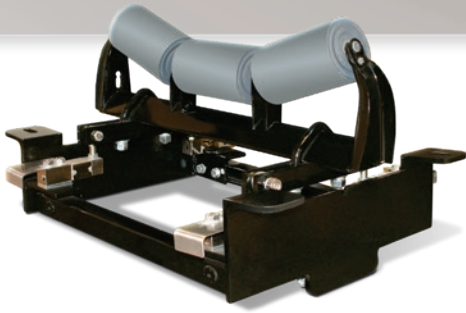

RICE LAKE
WEIGHING SYSTEMS

800-472-6703
www.ricelake.com

RICE LAKE
WEIGHING SYSTEMS

HEADQUARTERS
230 West Coleman Street
Rice Lake, Wisconsin 54868 - USA
Tel: (715) 234 9171 | Fax: (715) 234 6967
www.ricelake.com