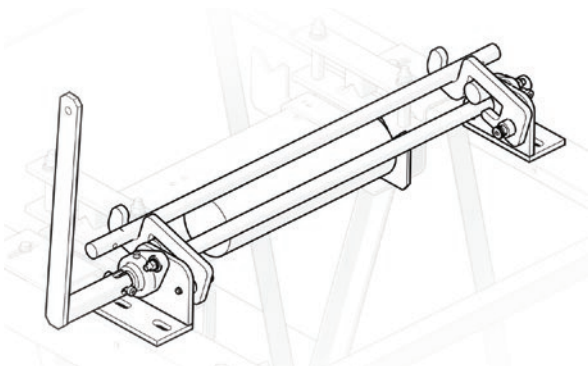

RICE LAKE
WEIGHING SYSTEMS

800-472-6703
www.ricelake.com

RICE LAKE
WEIGHING SYSTEMS

HEADQUARTERS
230 West Coleman Street
Rice Lake, Wisconsin 54868 - USA
Tel: (715) 234 9171 | Fax: (715) 234 6967
www.ricelake.com