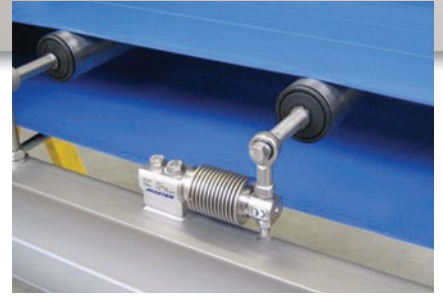

RICE LAKE
WEIGHING SYSTEMS

800-472-6703
www.ricelake.com

RICE LAKE
WEIGHING SYSTEMS

HEADQUARTERS
230 West Coleman Street
Rice Lake, Wisconsin 54868 - USA
Tel: (715) 234 9171 | Fax: (715) 234 6967
www.ricelake.com