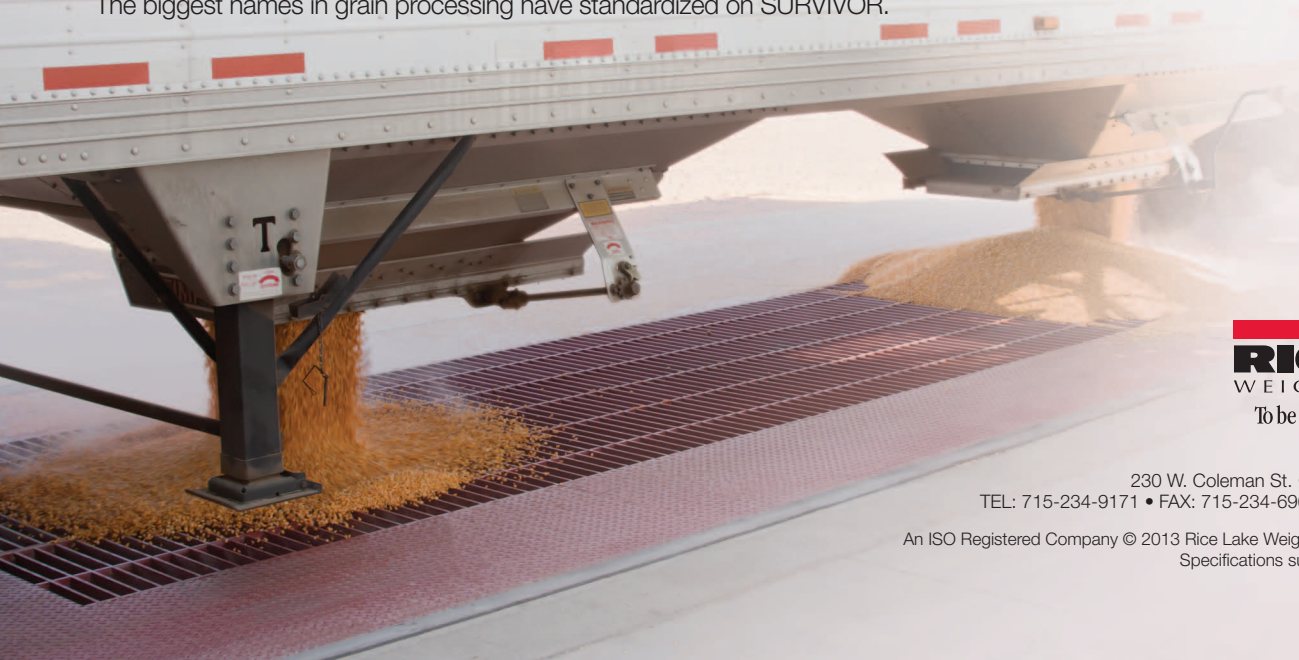

Dump Payloads Fast with SURVIVOR[®] Truck and Rail Scale Dump-Through Grating

Every SURVIVOR Grain Dump scale is custom-made to fit existing material handling equipment. Able to keep up with any bottom or rear discharge truck body, this system is clean, efficient and durable.

All SURVIVOR Grain Dump scales are Legal for Trade and available in steel or concrete. The biggest names in grain processing have standardized on SURVIVOR.

A real-time-saving benefit is the ability to bring a truck in, unload it using the grain dump, and then refill the truck—all while on the same scale.