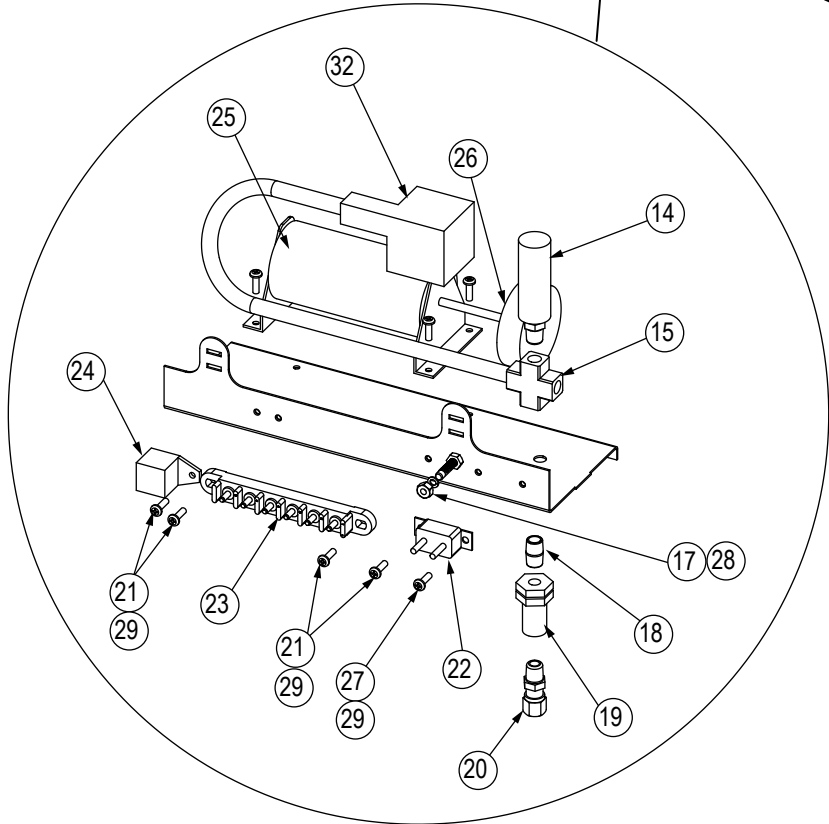

MAS-M

Battery Box Parts

Components Inside Box

LIVESTOCK
REPLACEMENT PARTS

Part Number/Price

Item #	Part #	Description
1	191986	Door assembly battery box, retrofit package
2	127106	Battery deep cycle marine
3	127073	Strap 1 in with clasp
4	171522	Latch stainless steel pull up
	160302	Hair pin, 0.080 x 1 9/16
5	128108	Switch, hex seal toggle
6	127393	Connector, brake 6 way
7	127007	Screw, cap 1/4-20 x 1 hex
8	126891	Valve brass drain cock
9	126909	Fitting, street tee 1/4 NPT
10	126899	Fitting, brass, air brake, Synflex to 1/4 MP
	127399	Valve, air tank, 1/8 NPT
11	128074	Screw, machine 6-32 x 3/8
	153887	Washer, M4 flat zinc
	14625	Nut, lock 6-32 NC hex nylon
12	126944	Grommet 1-3/8 x 1/4
13	133012	Screw, cap 1/4-20 x 3 3/4
14	127406	Relief valve air 150 PSI
15	126900	4 FP brass cross
16	127398	Switch ON/OFF
17	14641	Nut, hex 1/4-20 NC steel
18	45370	Nipple, close pipe brass
19	126901	Fitting brass 4 FP terminal bolt
20	126902	Fitting brass 4 MP to - Synflex
21	127020	Screw, machine 10-32 x 5/8
22	127076	Circuit breaker 12V 30 Amp
23	127402	Terminal block, 6 steel
24	197295	Headlight relay, 12V 40A
25	127414	Air compressor 12V, 1 CFM (includes item 32)
26	151681	Air filter, 12V compressor
27	59937	Screw, mach pan head
28	15147	Washer, lock 1/4 regular
29	126956	Nut, lock 10-32 NC grade 2
30	127727	Cable assembly, scale to vehicle
31	127562	Cable assembly, 4-pin female
32	151681	Air filter, remote mount (included with item 25, replacement for air filter only)
—	189536	Solar panel kit