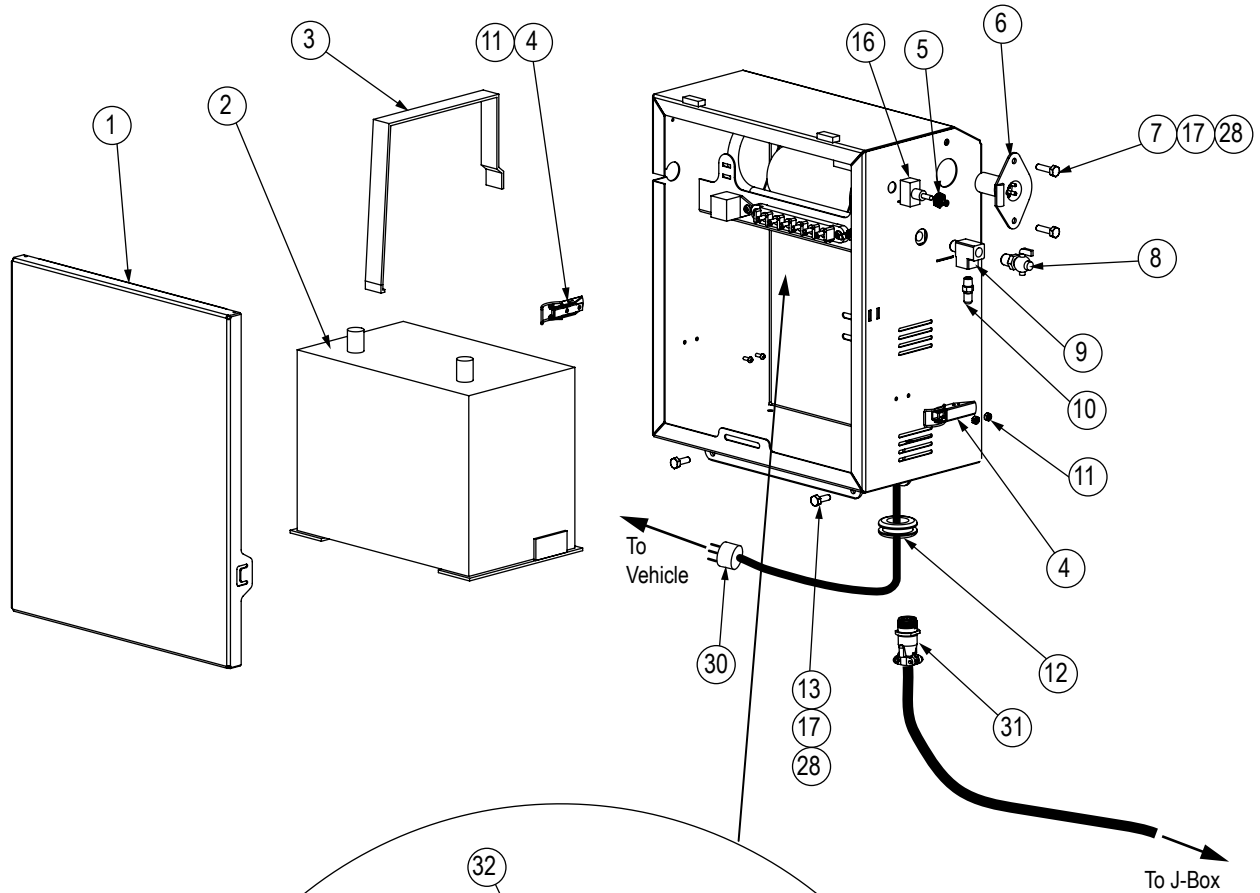

MAS-M

Battery Box Parts

Components Inside Box

LIVESTOCK
REPLACEMENT PARTS

Part Number/Price

Item #	Part #	Description
1	191986	Door assembly battery box, retrofit package
2	127106	Battery deep cycle marine
3	127073	Strap 1 in with clasp
4	171522	Latch stainless steel pull up
	160302	Hair pin, 0.080 x 1 9/16
5	128108	Switch, hex seal toggle
6	127393	Connector, brake 6 way
7	127007	Screw, cap 1/4-20 x 1 hex
8	126891	Valve brass drain cock
9	126909	Fitting, street tee 1/4 NPT
10	126899	Fitting, brass, air brake, Synflex to 1/4 MP
	127399	Valve, air tank, 1/8 NPT
11	128074	Screw, machine 6-32 x 3/8
	153887	Washer, M4 flat zinc
	14625	Nut, lock 6-32 NC hex nylon
12	126944	Grommet 1-3/8 x 1/4
13	133012	Screw, cap 1/4-20 x 3 3/4
14	127406	Relief valve air 150 PSI
15	126900	4 FP brass cross
16	127398	Switch ON/OFF
17	14641	Nut, hex 1/4-20 NC steel
18	45370	Nipple, close pipe brass
19	126901	Fitting brass 4 FP terminal bolt
20	126902	Fitting brass 4 MP to - Synflex
21	127020	Screw, machine 10-32 x 5/8
22	127076	Circuit breaker 12V 30 Amp
23	127402	Terminal block, 6 steel
24	197295	Headlight relay, 12V 40A
25	127414	Air compressor 12V, 1 CFM (includes item 32)
26	151681	Air filter, 12V compressor
27	59937	Screw, mach pan head
28	15147	Washer, lock 1/4 regular
29	126956	Nut, lock 10-32 NC grade 2
30	127727	Cable assembly, scale to vehicle
31	127562	Cable assembly, 4-pin female
32	151681	Air filter, remote mount (included with item 25, replacement for air filter only)
—	189536	Solar panel kit