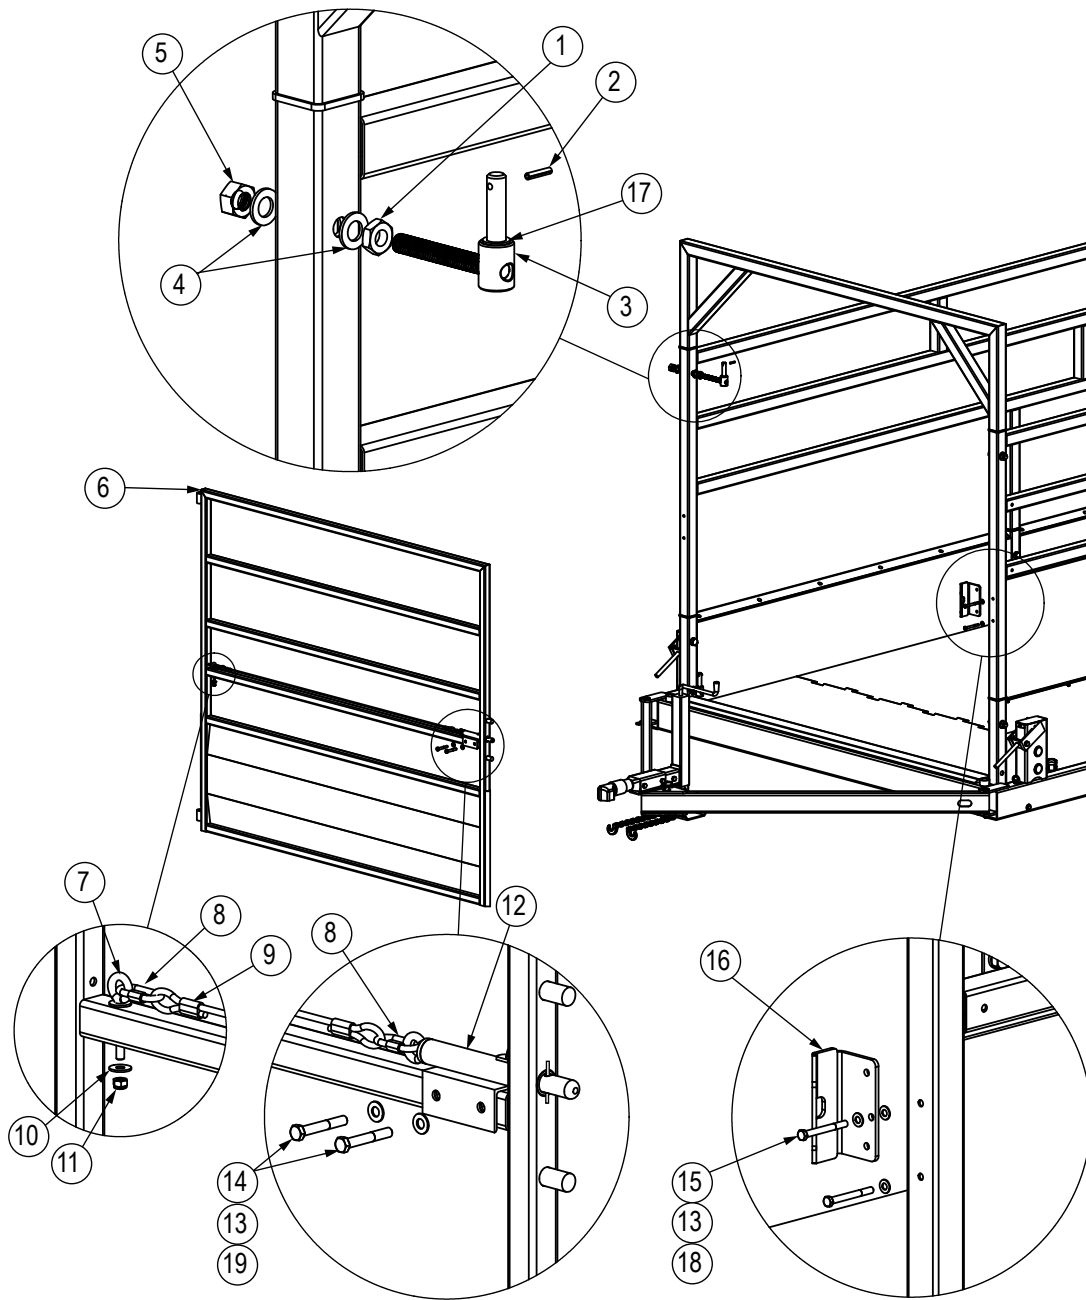

MAS-M

Gate Component Details

LIVESTOCK
REPLACEMENT PARTS

Part Number/Price

Item #	Part #	Description
1	132217	Jam nut, 3/4-10 NC
2	110950	Pin, spring 1/4 x 1 1/4
3	165944	Hinge bolt
4	15179	Washer, 3/4 Type A steel
5	111074	Nut, 3/4-10 NC
6	131782	Gate
7	131701	Eye bolt, 5/16-18 x 2 1/2
8	131887	Quick link 1/4 in
9	131886	Cable, 1/4 in OD x 6 ft
10	21939	Washer, 5/16
11	14646	Nut, lock 5/16-18NC
12	131784	Gate latch assembly
	131702	Spring, compression #44
	160302	Hairpin, 0.08 x 1 9/16
13	21938	Washer, 3/8 lock
14	151559	Cap screw, 3/8-16 NC x 2 1/2 hex head
15	151560	Cap screw, 3/8-16 x 3 1/2 hex head
16	155916	Strike plate, gate latch
17	151807	Washer, plain 3/4 in nylon
18	22072	Nut, 3/8-16 grade 5
19	132684	Nut, hex 3/8-16 NC grade 5 zinc

LIVESTOCK
REPLACEMENT PARTS