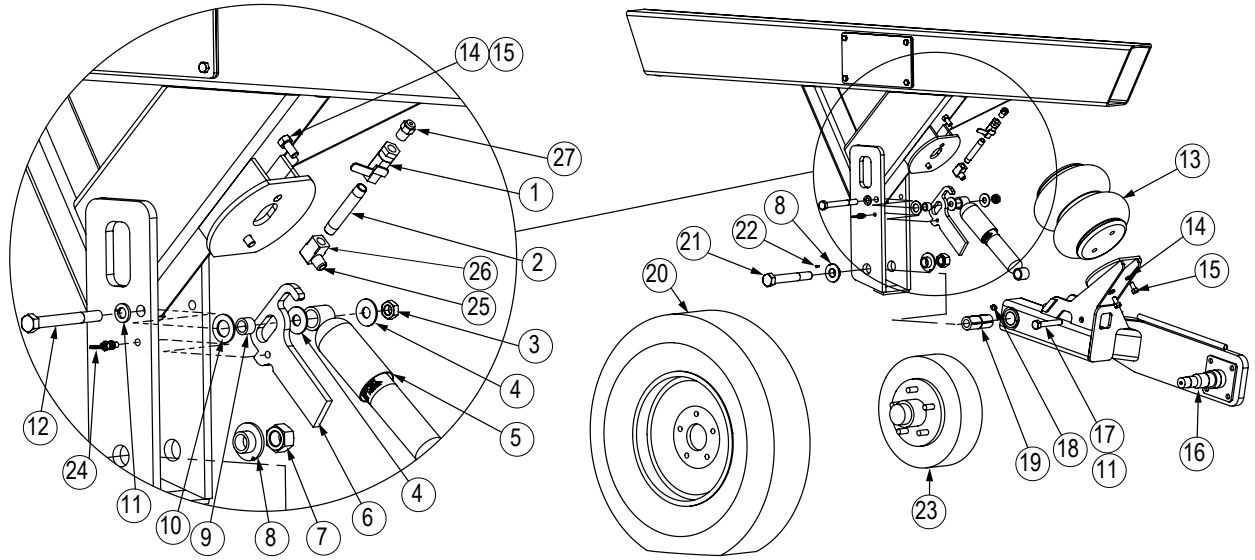

MAS-M

Tire/Wheel Parts

LIVESTOCK
REPLACEMENT PARTS