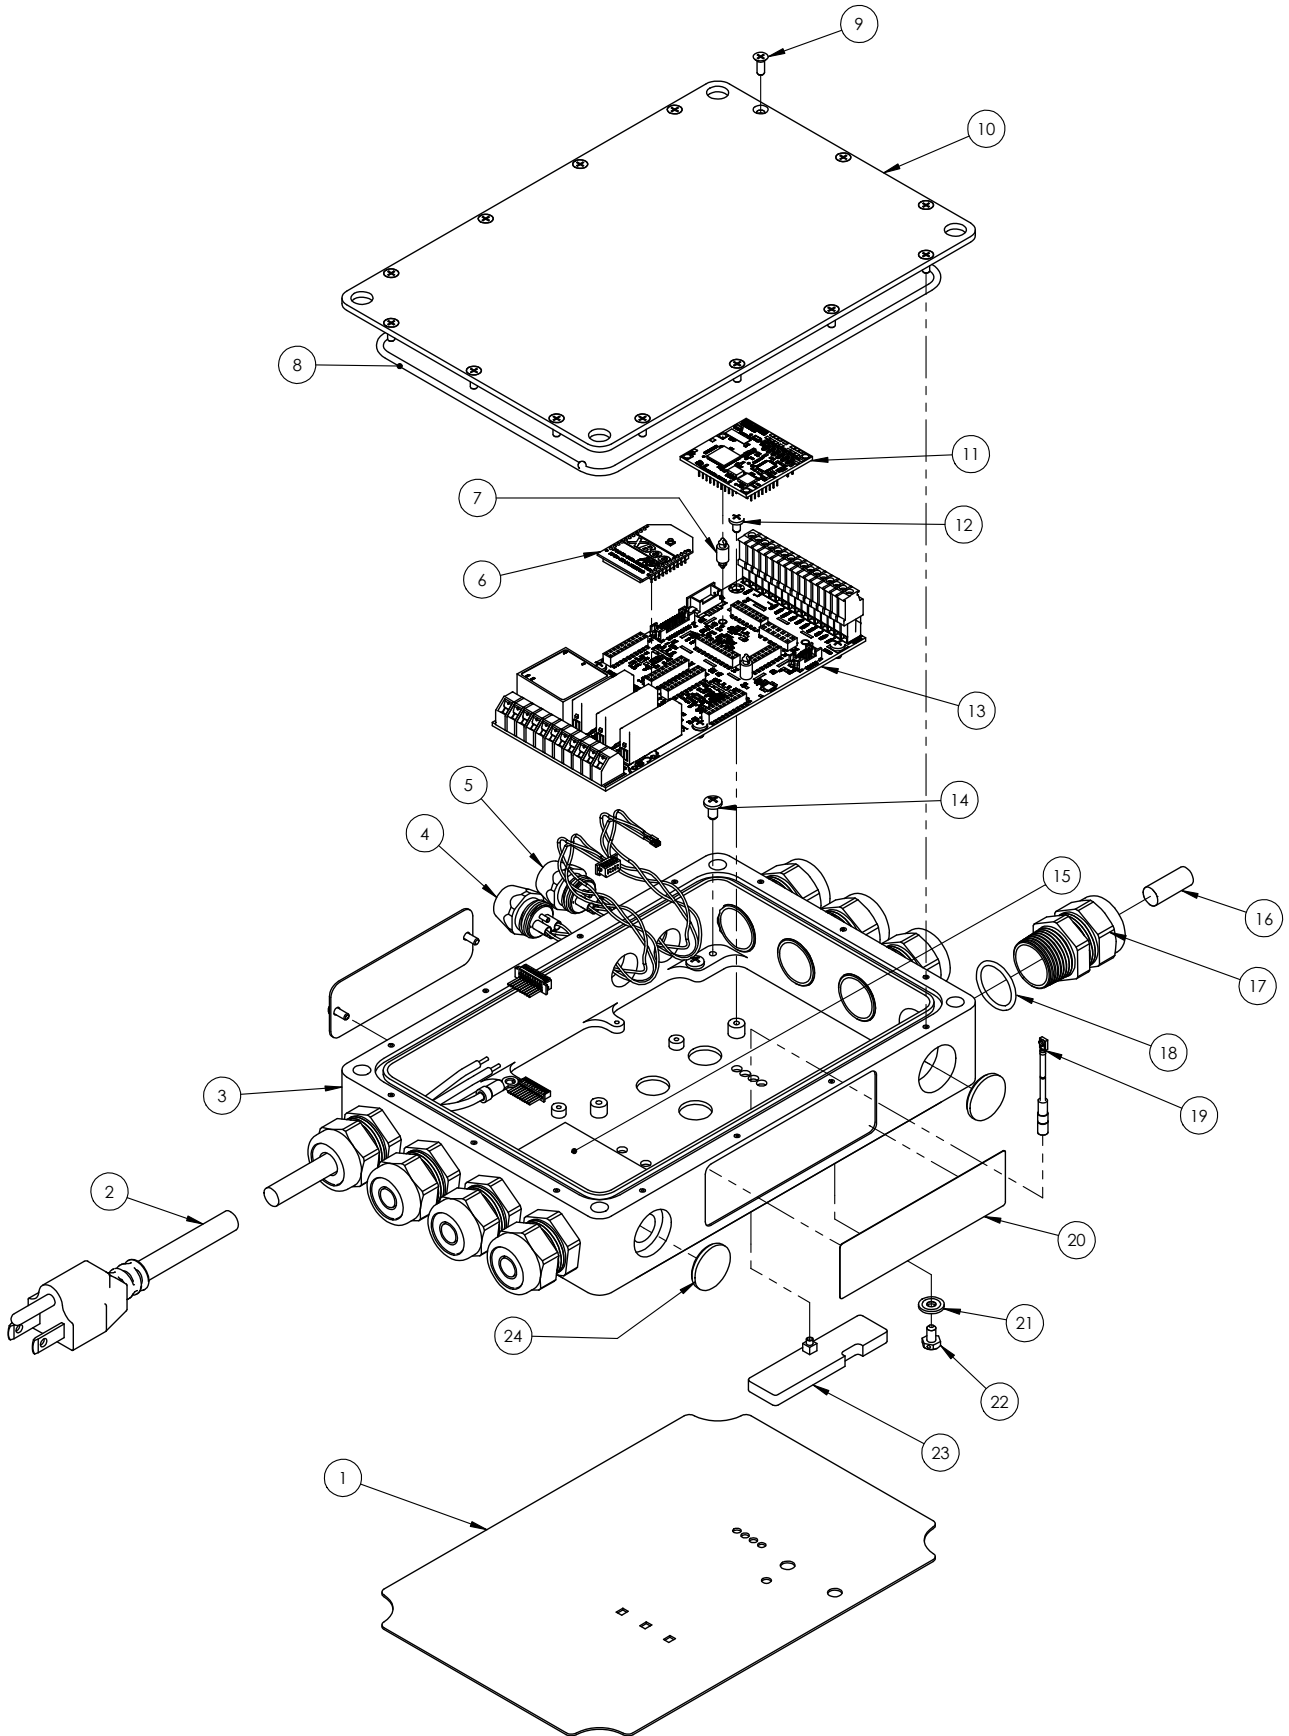

MSI-7000HD

4 CH 85-265 VAC

Part Number/Price

Item #	Part #	Description	Price
1	178160	Overlay	Consult
2	179558	Power cord AC in	Consult
3	178022	Enclosure	Consult
4	178557	Cable assembly serial comm	Consult
5	178491	Cable assembly serial comm	Consult
6	144773	Radio module Xbee-pro	Consult
7	144929	Spacer miniature dual	Consult
8	174106	O-ring	Consult
9	146553	Screw pan head 4-40 × 5/16 Phillips	Consult
10	178172	Cover standard	Consult
11	153431	PCA ScaleCore3 4-channel	Consult
12	142233	Screw, pan head, locking, 4-40 × 3/16, Phillips, stainless steel	Consult
13	175315	PCA dual modem, ac	Consult
14	144537	Screw lkg pch pan head 6-32	Consult
15	174214	Insulator AC and relays	Consult
16	142554	Pin round acetal 0.312 diameter	Consult
17	142229	Conn feed through liquid	Consult
18	181774	O-ring AS568-018 neoprene	Consult
19	139450	RF cable assembly MMCX str	Consult
20	159855	Overlay TranSend FCC	Consult
21	143272	Washer seal #6 steel	Consult
22	143271	Screw mach hex head	Consult
23	143454	Antenna 2.4 GHz patch	Consult
24	158438	Plug diameter 0.750 with adhesive	Consult

REPLACEMENT PARTS

REPLACEMENT PARTS