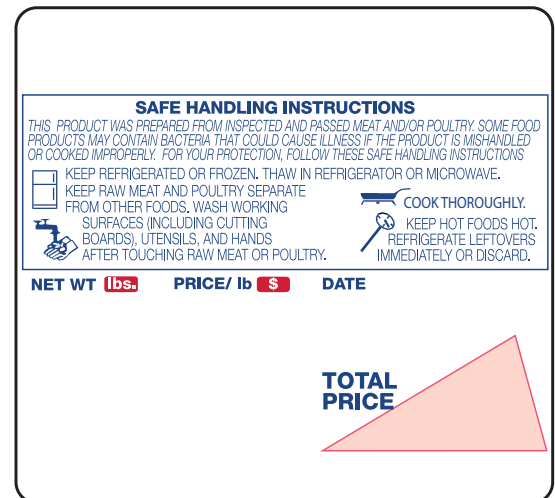

MODELS COMPATIBLE WITH LABEL FORMAT

- AC-4000D	- OMNi-3000	- WM-Ai
- DP-3000	- OMNi-4000	- WM-Ai-P
- IP-Ai	- WM Mark II	- WPL-3000
- IP-EMZ	- WM-4000