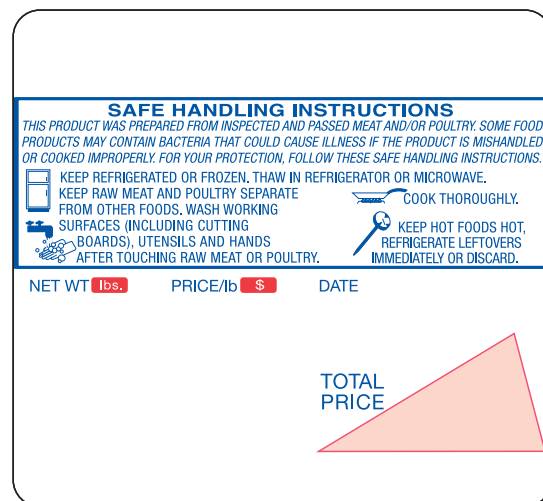

47736

Safe Handling UPC, Small Core

MODELS COMPATIBLE WITH LABEL FORMAT

- AC-300	- BC-4000 Series	- Uni-9
- AC-2000	- SR-2000a	- Uni-10
- AC-3000 Series	- Uni-3	- WM-Nano
- AC-4000 Series	- Uni-5	- WM-Micro
- Astra	- Uni-7	
- BC-3000	- Uni-8