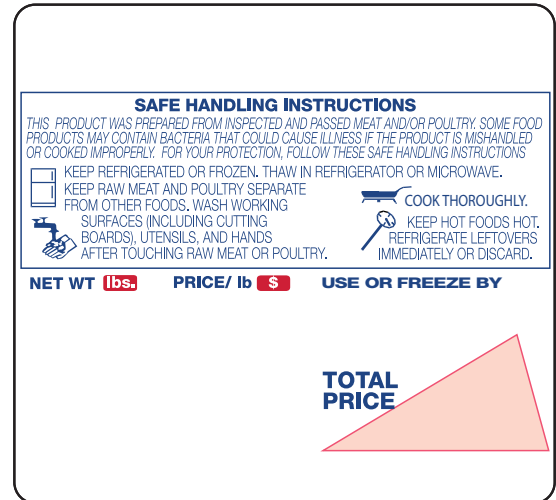

105419

Safe Handling UPC, Small Core

MODELS COMPATIBLE WITH LABEL FORMAT

- AC-300	- BC-4000 Series	- Uni-9
- AC-2000	- SR-2000a	- Uni-10
- AC-3000 Series	- Uni-3	- WM-Nano
- AC-4000 Series	- Uni-5	- WM-Micro
- Astra	- Uni-7	
- BC-3000	- Uni-8