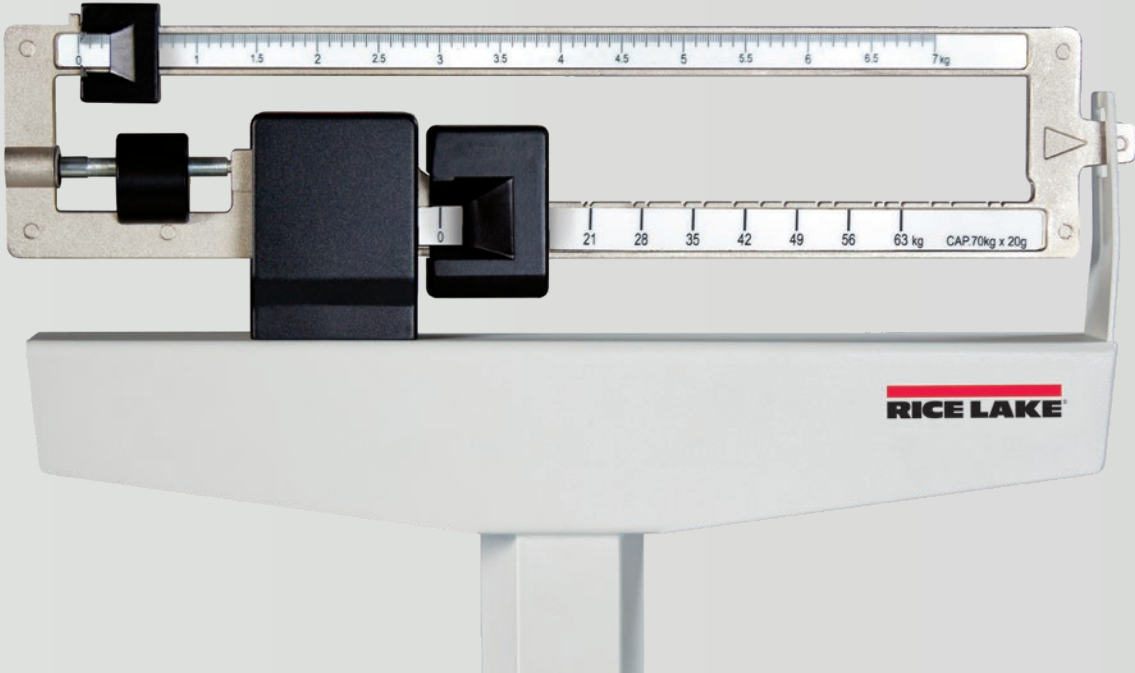

## MECHANICAL BABY SCALE

The RL-MIS-20 mechanical baby scale provides safe, reliable metric measurements for infants of all sizes. An easy-to-clean tray also features a built-in measurement tape for simple length reference. The sturdy, painted beam offers capacity readings up to 70 kilograms.

### FEATURES

---

- Painted beam
- Sturdy, enameled steel body
- Easy-to-clean ABS plastic tray
- Unit of measure: kg
- Built-in measuring tape

### SPECIFICATIONS

---

**Capacity:**  
70 kg × 20 g

**Measuring Tape:**  
0 to 58 cm