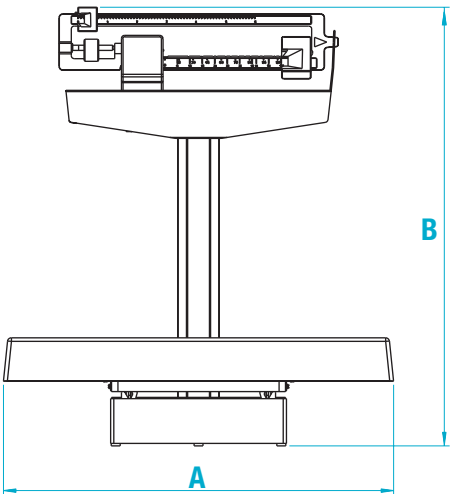

### SPECIFICATIONS

---

**Capacity:**  
70 kg × 20 g

**Measuring Tape:**  
0 to 58 cm

### MECHANICAL BABY SCALE

MODEL	CAPACITY	PART #
RL-MIS-20	70kg x 20g	131471

### SHIPPING WEIGHT

MODEL #	PART #	L (IN)	W (IN)	H (IN)	PACKAGE WGT. (LB)	DIM WGT. (LB)	SHIPPING WGT. (LB)
RL-MIS-20	131471	28	20	14	30	57	57

### DIMENSIONS

	CENTIMETERS		CENTIMETERS	
<b>A</b>	61.0		<b>D</b>	42
<b>B</b>	68.6		<b>E</b>	6.8
<b>C</b>	54.5			

PG 77