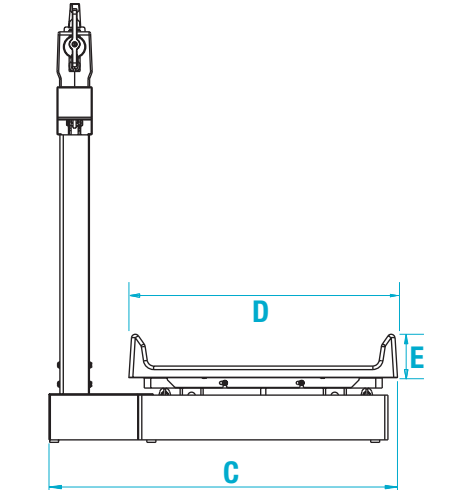

### SPECIFICATIONS

---

**Capacity:**  
70 kg × 20 g

**Measuring Tape:**  
0 to 58 cm

### MECHANICAL BABY SCALE

MODEL	CAPACITY	PART #
RL-MIS-20	70kg x 20g	131471

### SHIPPING WEIGHT

MODEL #	PART #	L (IN)	W (IN)	H (IN)	PACKAGE WGT. (LB)	DIM WGT. (LB)	SHIPPING WGT. (LB)
RL-MIS-20	131471	28	20	14	30	57	57

### DIMENSIONS

	CENTIMETERS		CENTIMETERS	
<b>A</b>	61.0		<b>D</b>	42
<b>B</b>	68.6		<b>E</b>	6.8
<b>C</b>	54.5			

PG 77